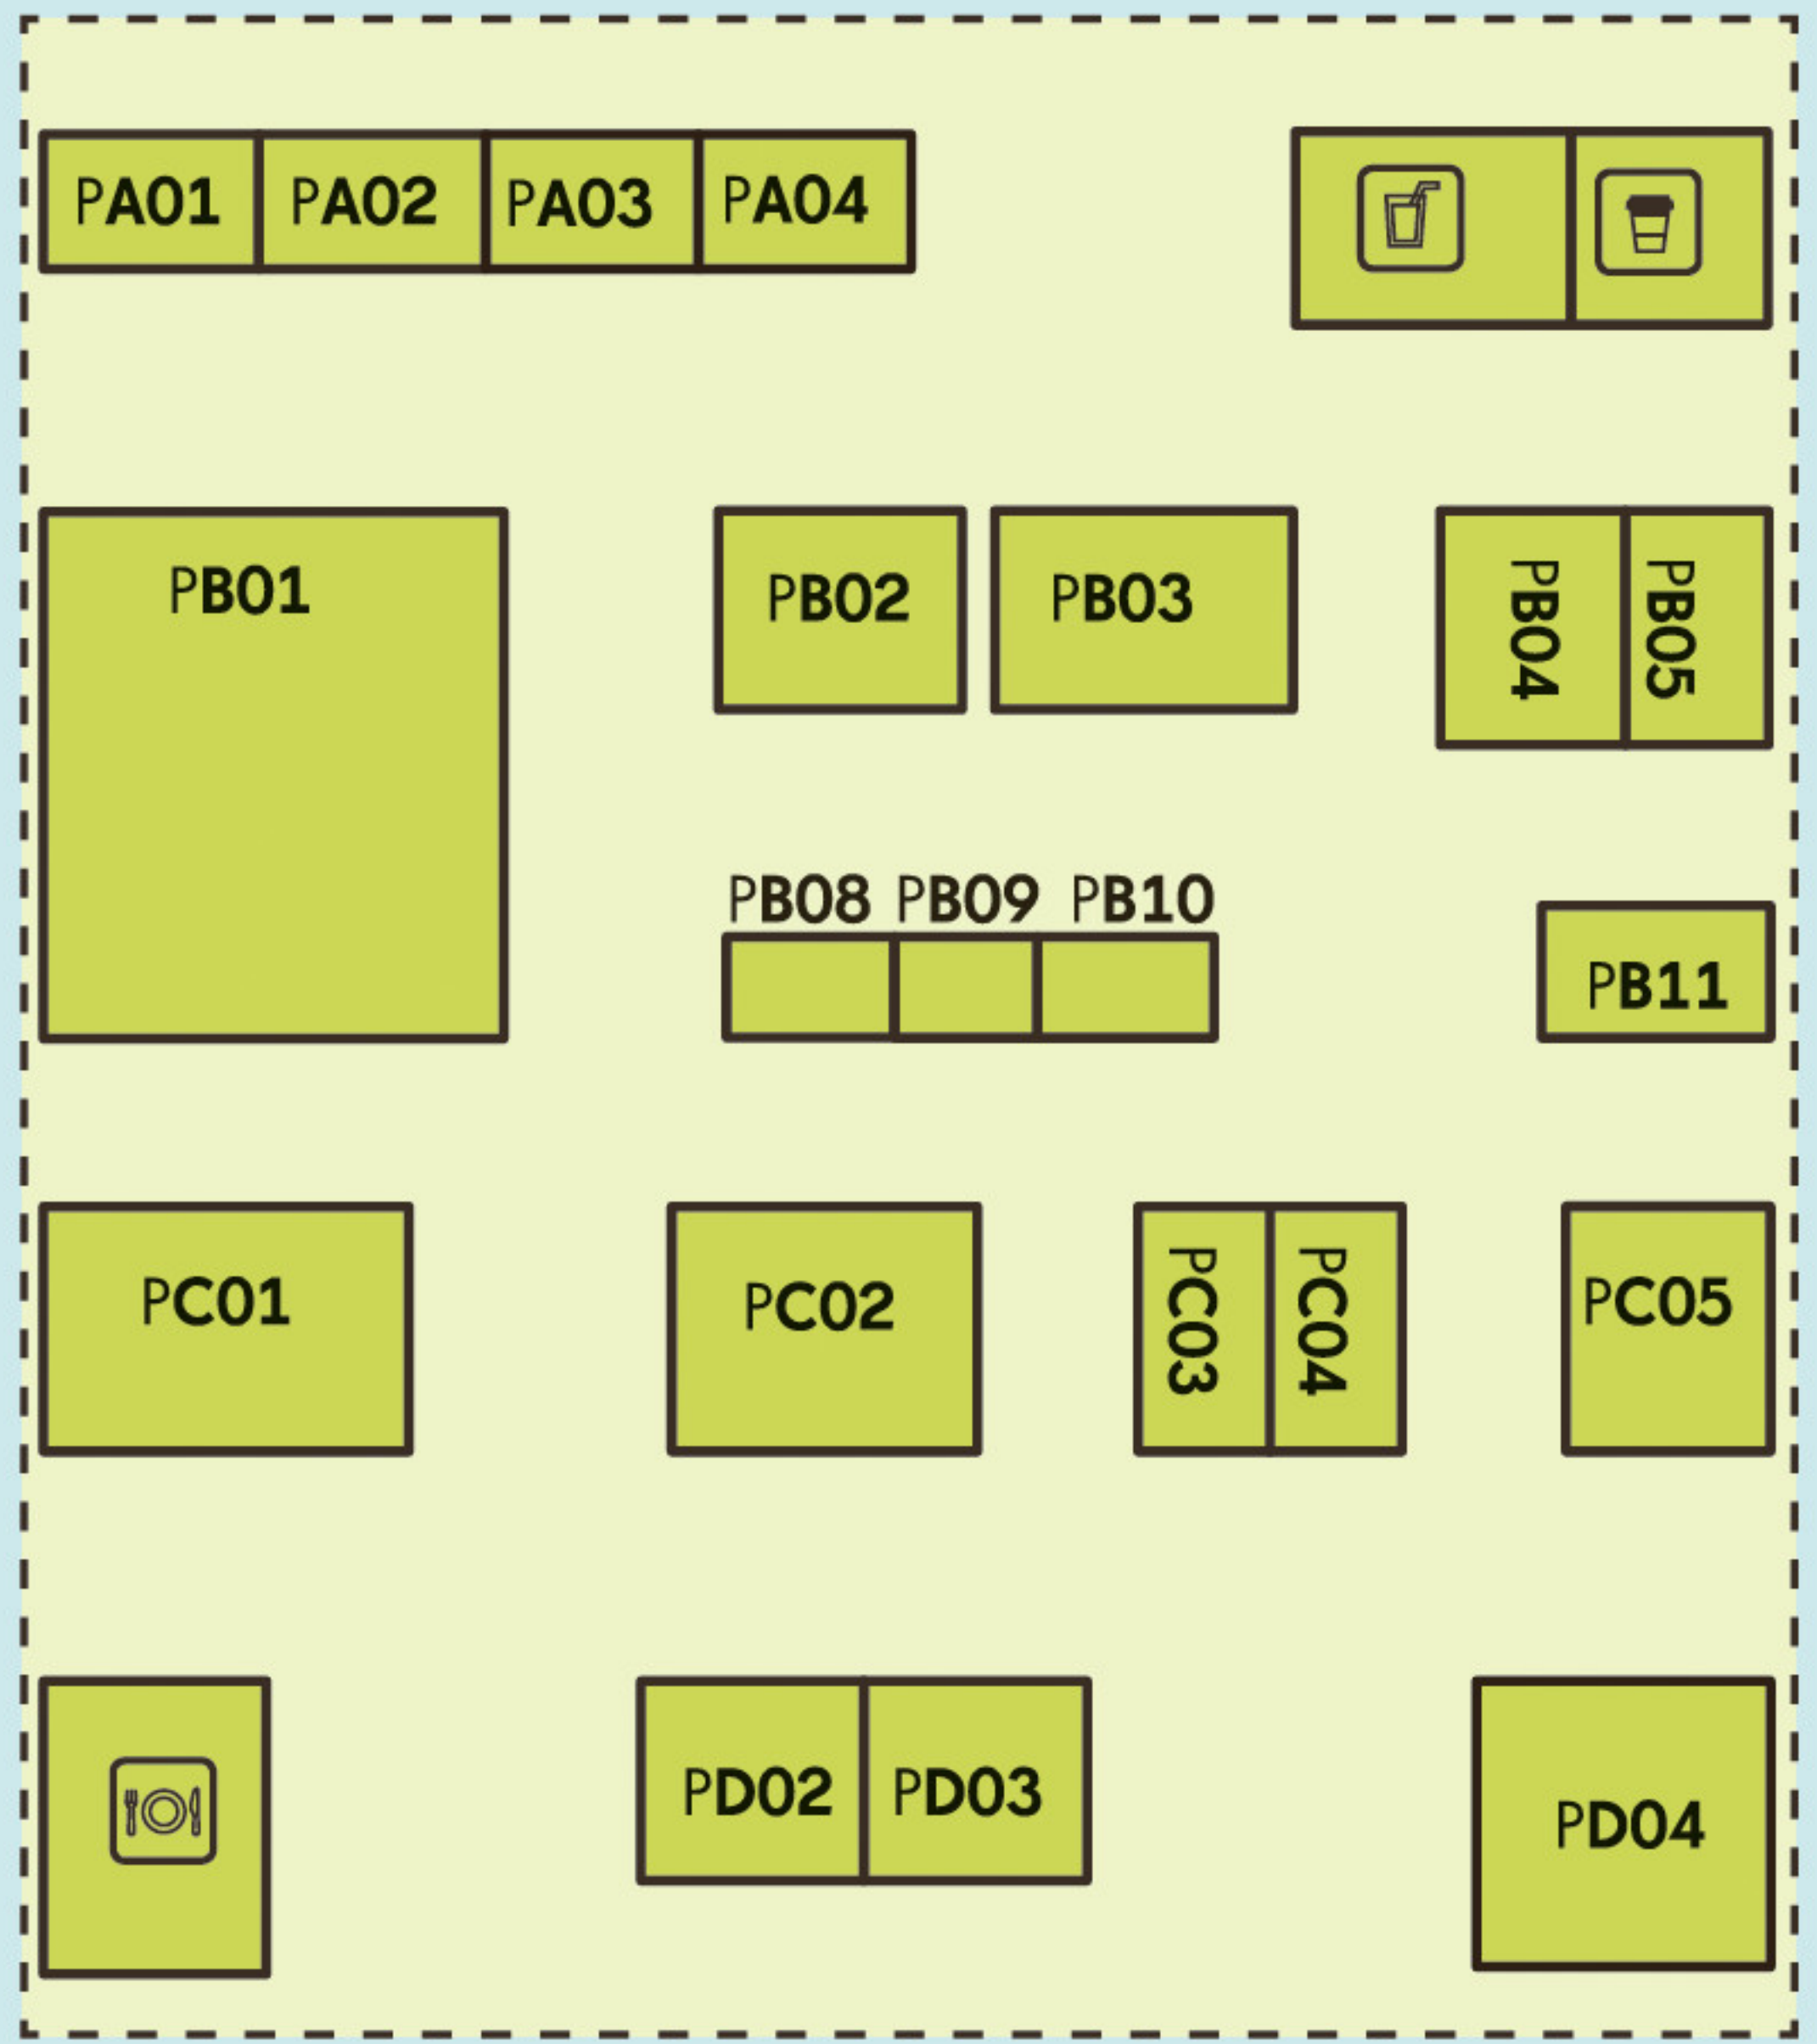

Luckenwalder Straße

EXHIBITION AREA

SECOND FLOOR

LEGEND

- | | | | |
|---|--|--------------------------------------|---------------|
| PA01 Allianz f. Fachkräfte Baden-Württemberg | PC01 #FASHIONTECH BERLIN | PF04 American Spirit | Headphones |
| PA02 Konrad-Adenauer-Stiftung | PC02 ZDF | PF05 Car2Go | Badges |
| PA03 Protonet | PC03 SerNet | PF06 fritz-kola | Merchandising |
| PA04 HRS. Das Hotelportal | PC04 GLS Bank | STG-XX Stage | Coffee |
| PB01 GIG Makerspace | PC05 IBM | STG-XX Stage MEDIA CONVENTION | Catering |
| PB02 Google | PD02 Spreeblick | take:off | Drinks |
| PB03 BW-jetzt.de | PD03 newthinking | re:lux | Bar |
| PB04 re:ader: Berliner Zeitung + epubli | PD04 Daimler | re:play | re:staurant |
| PB05 City of the Future | PE01 MIZ_innovationspace | Toilet | Ice Cream |
| PB08 PAYPEANUTS | PE03 dctp.TV | Changing Table/Disabled Toilet | Smoking Area |
| PB09 iRIGHTSmedia | PE04 buzzRank | Info Point | Medics |
| PB10 Vamos | PE05 VoiceRepublik LAUSCH-STATION | Cloakroom | |
| PB11 Maisons du Monde | PF01 F - Secure | | |
| | PF03 Radio EINS | | |